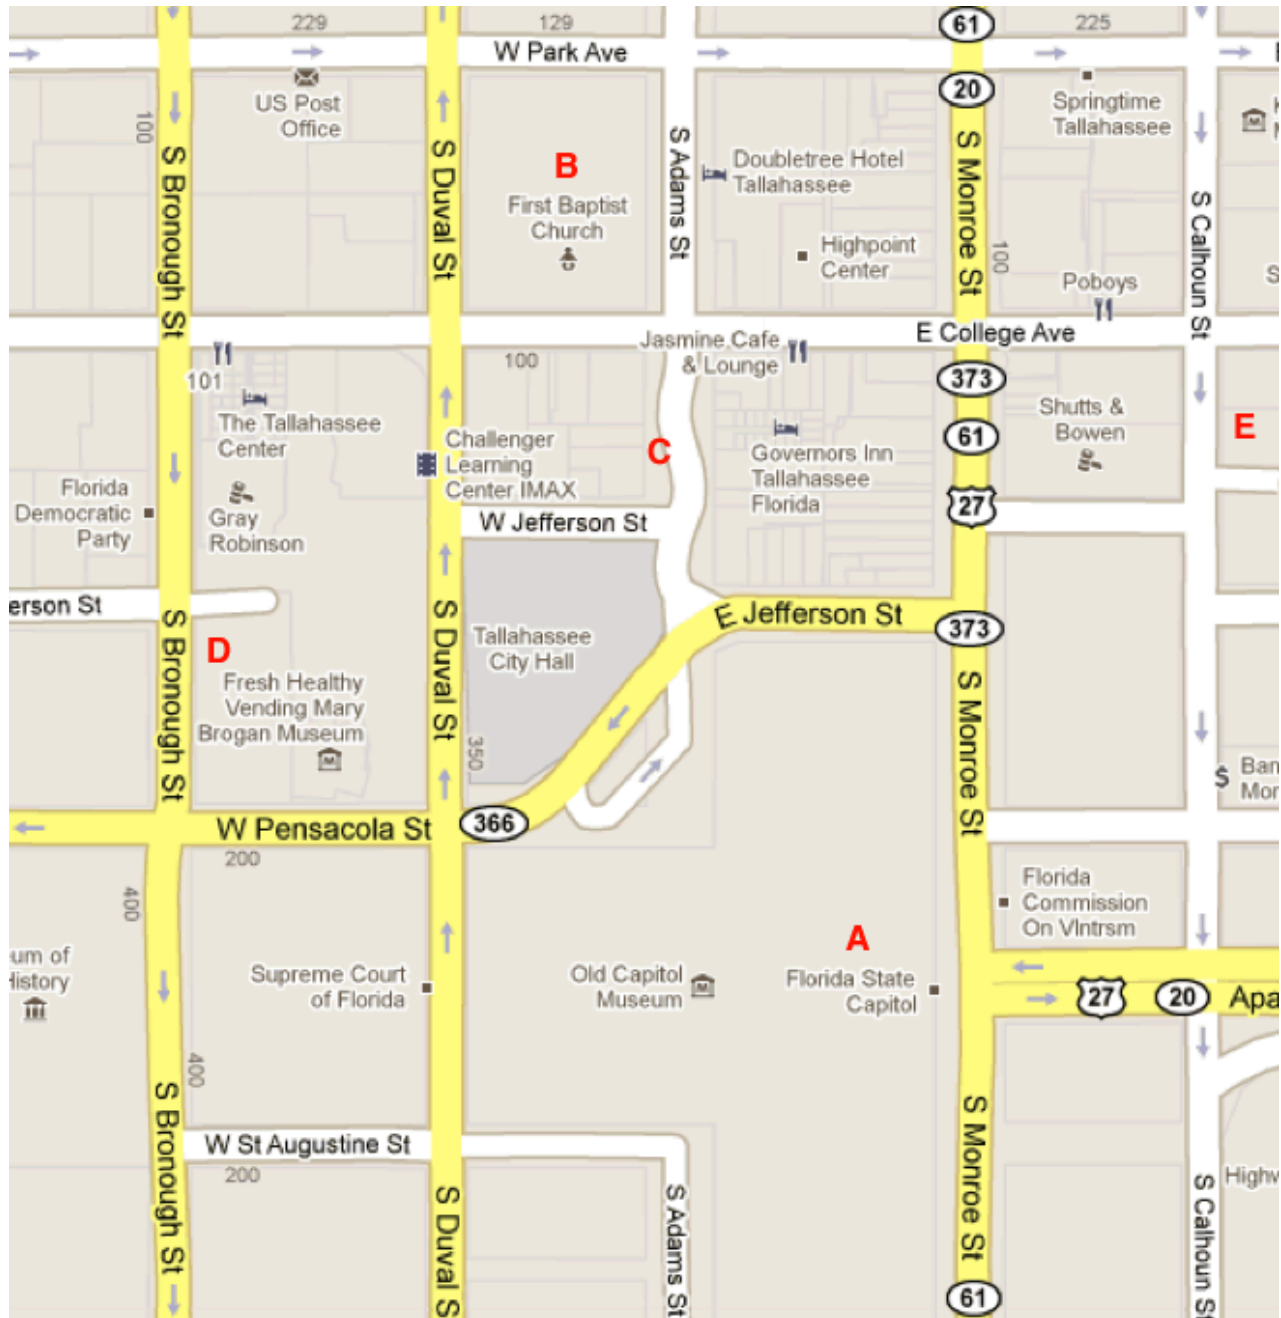

Downtown Tallahassee

Map Legend

- A** - Florida State Capitol
- B** - First Baptist Church Christian Life Center (entrance off Duval)
- C** - Andrew's Capital Grill & Bar
- D** - Kleman Plaza Parking Garage (Enter on Bronough or Duval)
- E** - Eastside Parking Garage (Enter on Calhoun)